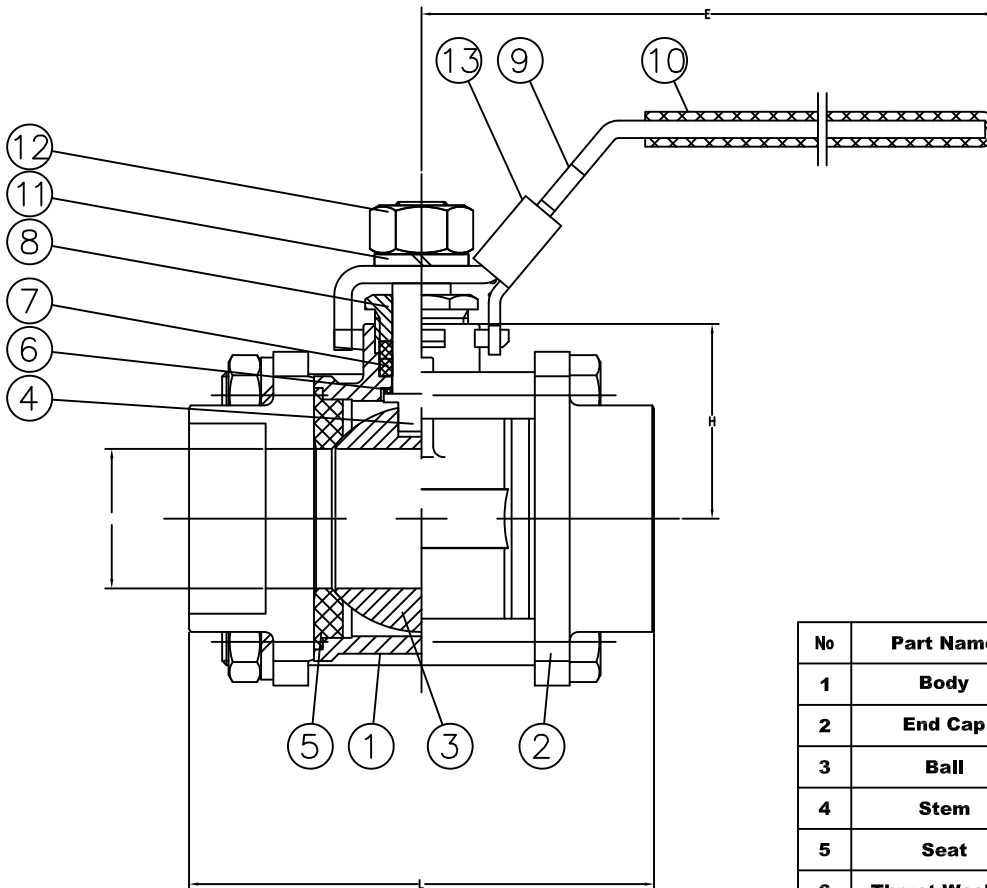

3pc Socket Weld Ball Valve

1000 WOG Full Port w/Locking Lever

Model # 1W3FRL - WCB
Model # 1F3FRL - CF8M

Size	Port	L	H	E
in				
1/4"	0.39	2.17	0.81	3.54
3/8"	0.39	2.17	0.81	3.54
1/2"	0.59	2.36	1.02	3.86
3/4"	0.79	2.76	1.20	4.53
1"	0.98	3.15	1.32	4.92
1-1/4"	1.26	3.62	1.63	5.83
1-1/2"	1.50	4.21	2.01	6.61
2"	1.85	4.92	2.28	6.61
2-1/2"	2.52	6.30	2.85	9.33
3"	2.99	7.09	3.27	9.33
4"	3.86	8.86	4.13	11.61

No	Part Name	Material - 1W3FRL	Material - 1F3FRL
1	Body	ASTM A216 WCB	ASTM A351 CF8M
2	End Cap	ASTM A216 WCB	ASTM A351 CF8M
3	Ball	ASTM A351 CF8M	ASTM A351 CF8M
4	Stem	316ss	316ss
5	Seat	RTFE	RTFE
6	Thrust Washer	PTFE	PTFE
7	Stem Packing	PTFE	PTFE
8	Gland	304SS	304SS
9	Handle	304SS	304SS
10	Handle Cover	Plastic	Plastic
11	Spring Washer	304SS	304SS
12	Handle Nut	304SS	304SS
13	Locking Pad	304SS	304SS

 **Davis Valve**