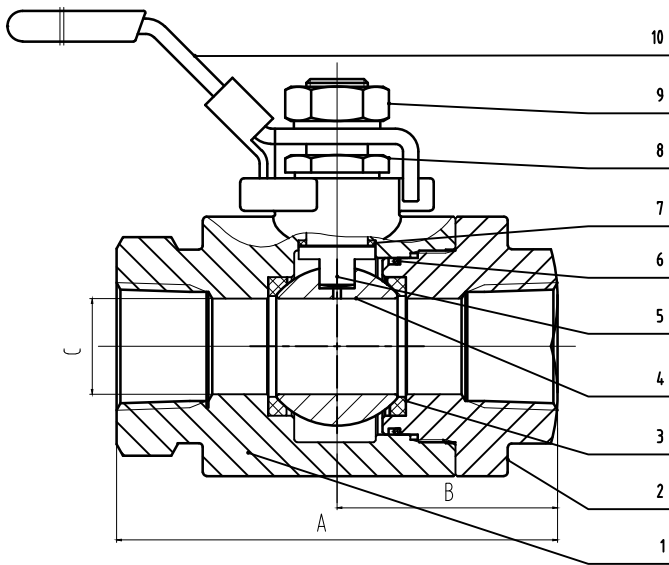

2pc Threaded Ball Valve

6000 WOG Full Port w/Locking Lever

Model # 6WFPL - WCB

Model # 6FFPL - CF8M

iso5211

Size	A	B	C
in			
1/4"	2.99	1.50	.25
3/8"	2.99	1.50	.38
1/2"	4.02	2.01	.50
3/4"	4.25	2.13	.75
1"	4.53	2.26	1.00
1-1/4"	4.76	2.38	1.25
1-1/2"	5.24	2.62	1.50
2"	6.06	3.03	2.00

No	Part Name	Material - 3WRFL	Material - 3FFRL
1	Body	ASTM A216 WCB	ASTM A351 CF8M
2	Bonnet	ASTM A216 WCB	ASTM A351 CF8M
3	Seat	PEEK	PEEK
4	Ball	ASTM A351 CF8M	ASTM A351 CF8M
5	Stem	SS304	ASTM A351 CF8M
6	O-Ring	Viton	Viton
7	Thrust Washer	Graphite	Graphite
8	Packing Bushing	ASTM A307-B	ASTM A307-B
9	Nuts	A194 2H	A194 2H
10	Lever	SS + PVC	SS + PVC